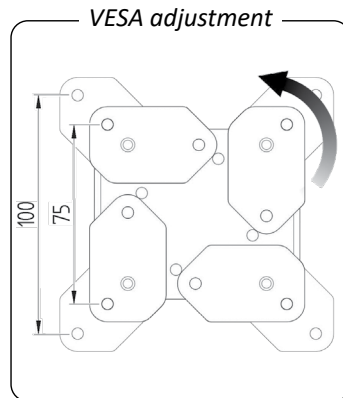

Back-to-Back Screen Connection

Essentials Installation Guide

SPV1103 (-FX) SpacePole® Back-to-Back Screen Mount