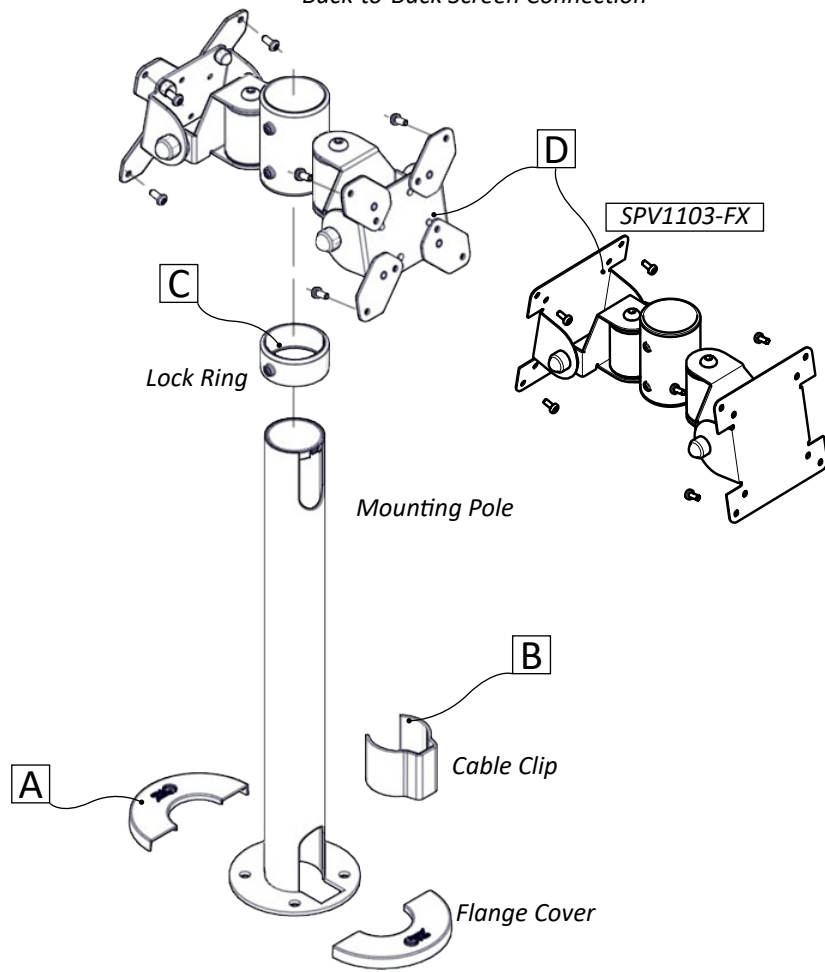

Back-to-Back Screen Connection

Essentials Installation Guide

SPV1103 (-FX) SpacePole® Back-to-Back Screen Mount