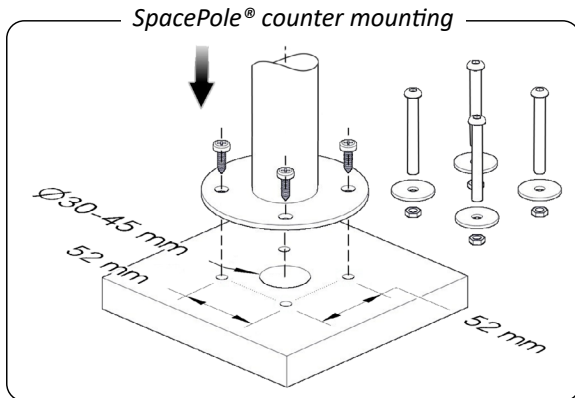

Back-to-Back Screen Connection

Essentials Installation Guide

SPV1103 (-FX) SpacePole® Back-to-Back Screen Mount